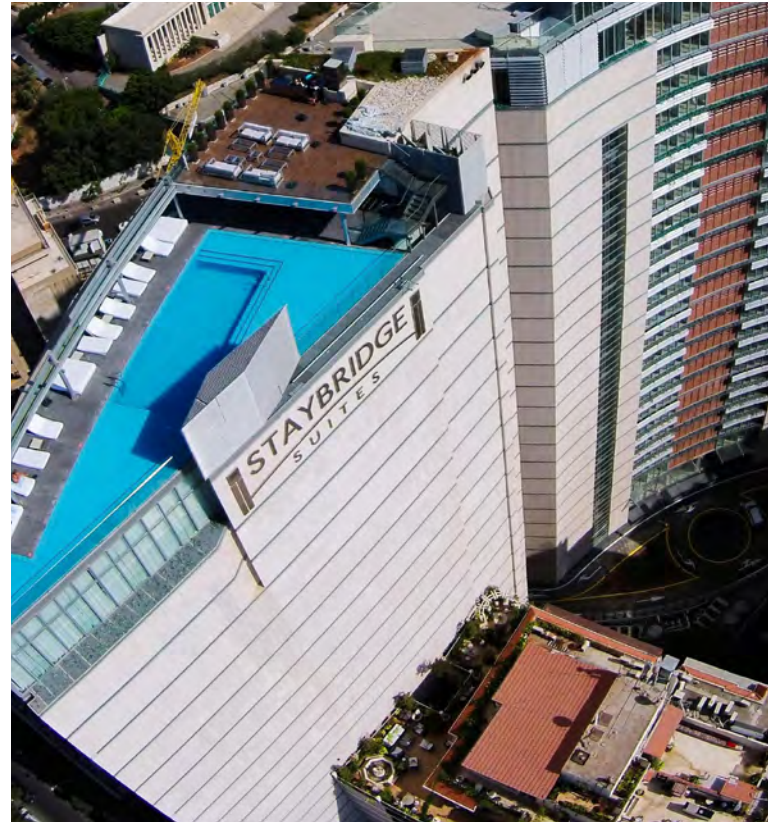

STAYBRIDGE SUITES HOTEL

The Staybridge Suites Hotel is a five-star modern hotel, located in the bustling Verdun district in Beirut. It holds 80 suites.

It applied to IDAL in 2008 and started operations in 2013.

The new facilities stretch over 35,740 sqm of built-up area.

SECTOR
SUB-SECTOR
INVESTOR'S ORIGIN
MAJOR SHAREHOLDER(S)

TOURISM
HOTELS & RESORTS
LEBANON
IRAD HOLDING
JAMIL BAYRAM
SAFI KALO
ZEINA ABDO

TYPE OF INVESTMENT
LOCATION
ECONOMIC CONTRIBUTION
CONTRIBUTION TO EMPLOYMENT
CONTRIBUTION TO INDIRECT EMPLOYMENT
STATUS